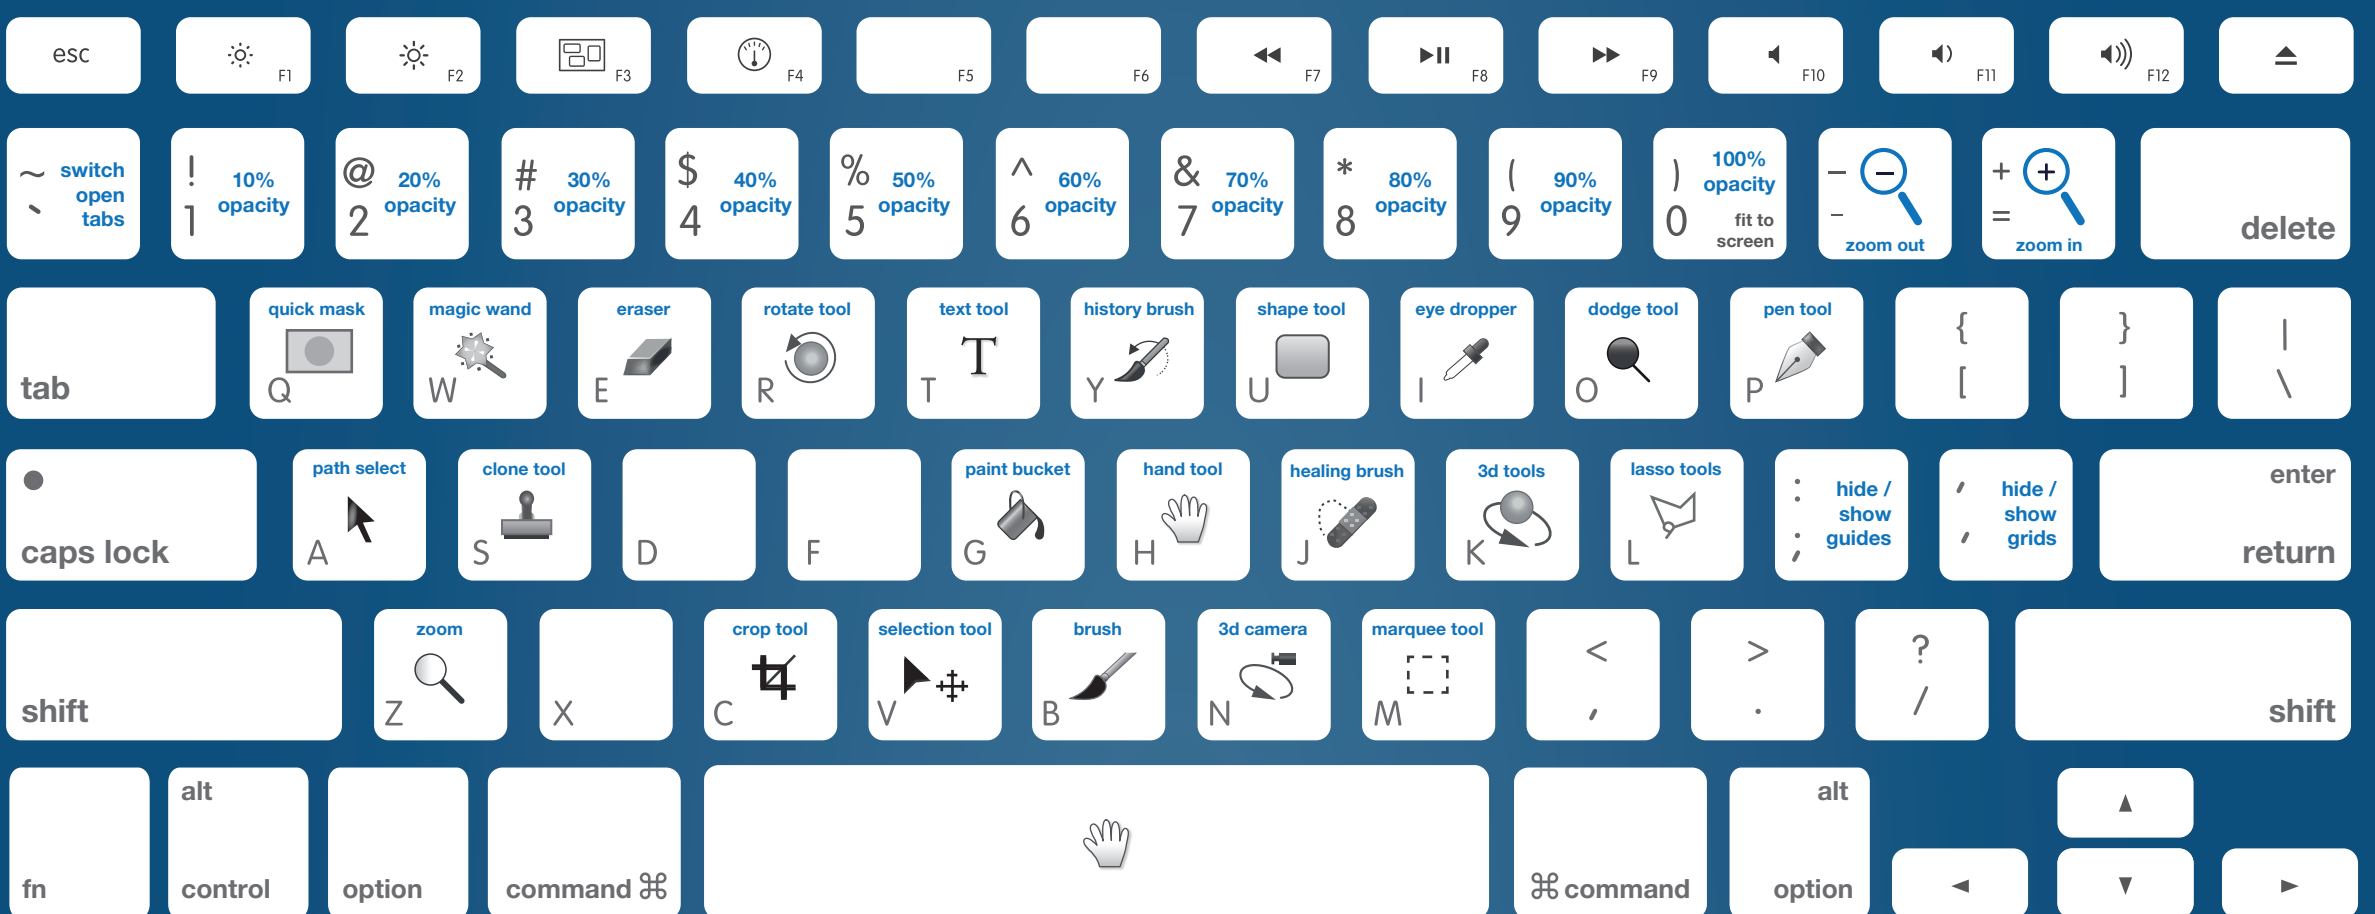

2015 ADOBE PHOTOSHOP CC

KEYBOARD SHORTCUTS CHEAT SHEET

Tools SHORTCUTS	Apple	Windows
Move tool	V	V, 0
Rectangular Marquee tool	M	V, 0
Elliptical Marquee tool	M	A, 1
Lasso tool	L	M
Polygonal Lasso tool	L	M
Magnetic Lasso tool	L	L
Magic Wand tool	W	L
Quick Selection tool	W	C
Crop tool	C	C
Slice tool	C	W
Slice Select tool	C	N
Eyedropper tool	I	P
Color Sampler tool	I	U
Ruler tool	I	U
Note tool	I	U
Count tool	I	T
"Spot Healing Brush tool	J	B
Healing Brush tool	J	P
Patch tool	J	P
Red Eye tool"	J	B
"Brush tool	B	Q
Pencil tool	B	Q
Color Replacement tool	B	Q
Mixer Brush tool"	B	Q
"Clone Stamp tool	S	O
Pattern Stamp tool"	S	O

Tools SHORTCUTS	Apple	Windows
History Brush tool	Y	Y
Art History Brush tool"	Y	Y
Eraser tool	E	E
Background Eraser tool	E	E
Magic Eraser tool	E	E
Gradient tool	G	G
Paint Bucket tool	G	G
Dodge tool	O	O
Burn tool	O	O
Sponge tool	O	O
Pen tool	P	P
Freeform Pen tool	P	P
Horizontal Type tool	T	T
Vertical Type tool	T	T
Horizontal Type mask tool	T	T
Vertical Type mask tool	T	T
Path Selection tool	A	A
Direct Selection tool	A	A
Rectangle tool	U	U
Rounded Rectangle tool	U	U
Ellipse tool	U	U
Polygon tool	U	U
Line tool	U	U
Custom Shape tool	U	U